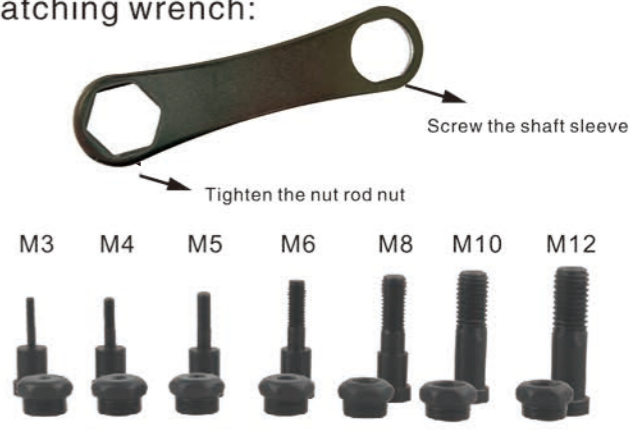

SCREW NUT GUN

Directions for use

Replacing steps

Installing steps

Working steps

Matching wrench:

Parts of Hand nut riveter: